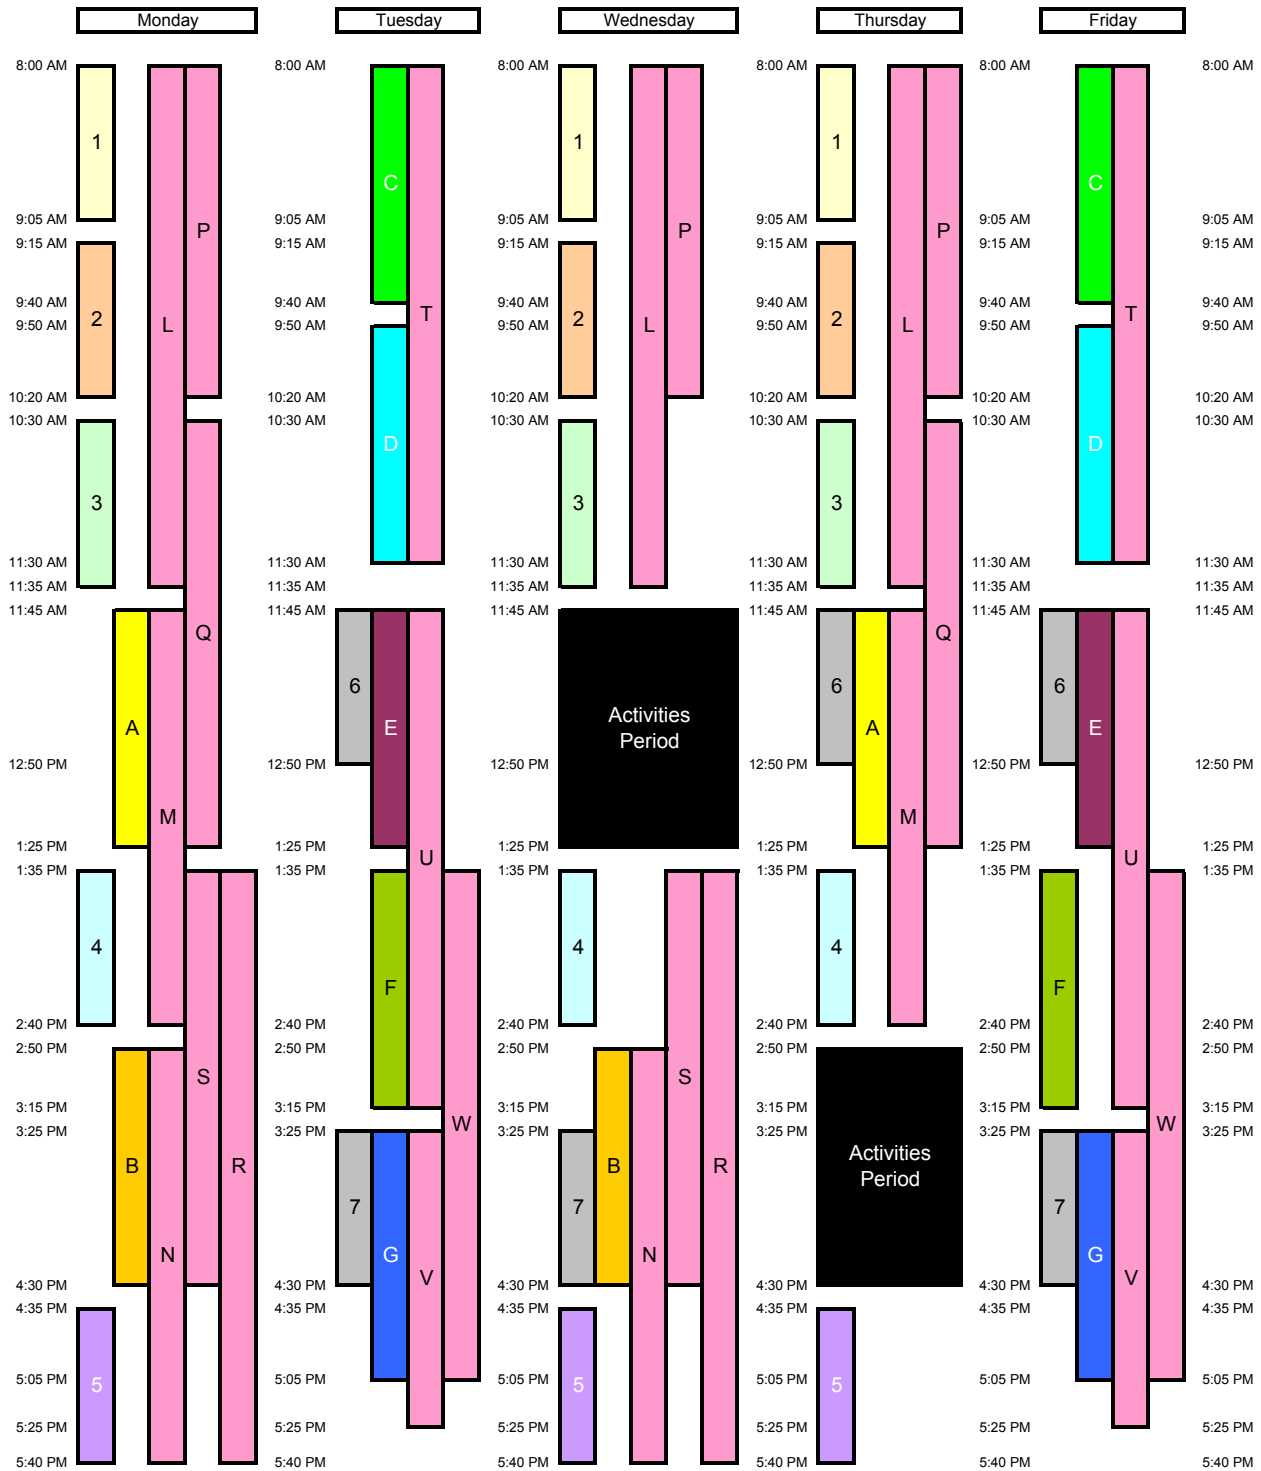

# Semester Course Sequence Schedule

Sequences 1-5 and A-G are for classes only.

Sequences L-W are for laboratory or studio instruction.

Sequences 6 and 7 are for administrative use only.