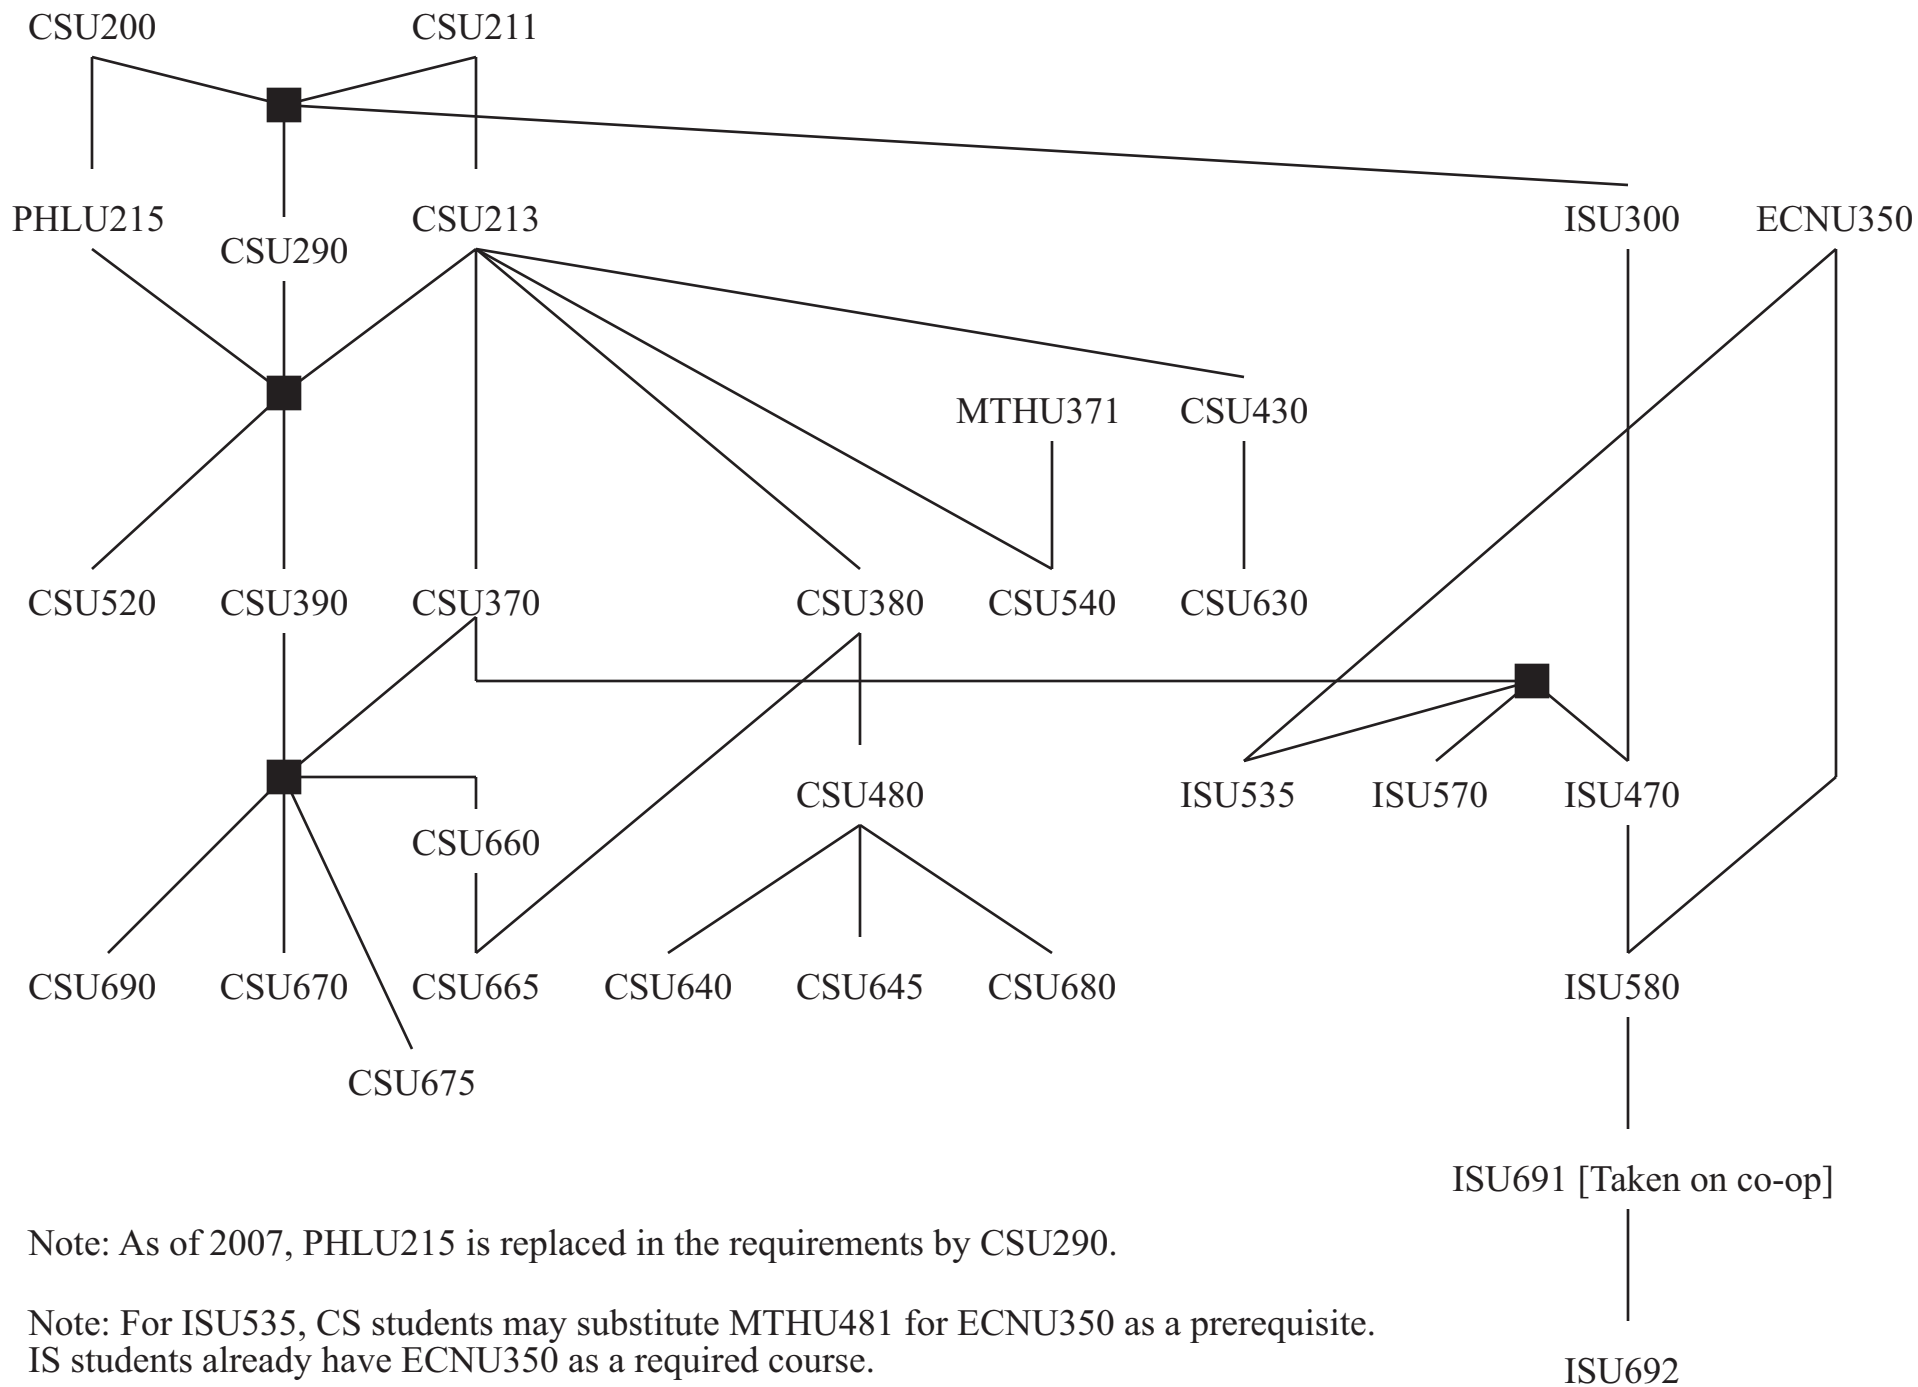

CS/IS Undergraduate Course Dependencies

Note: As of 2007, PHLU215 is replaced in the requirements by CSU290.

Note: For ISU535, CS students may substitute MTHU481 for ECNU350 as a prerequisite. IS students already have ECNU350 as a required course.