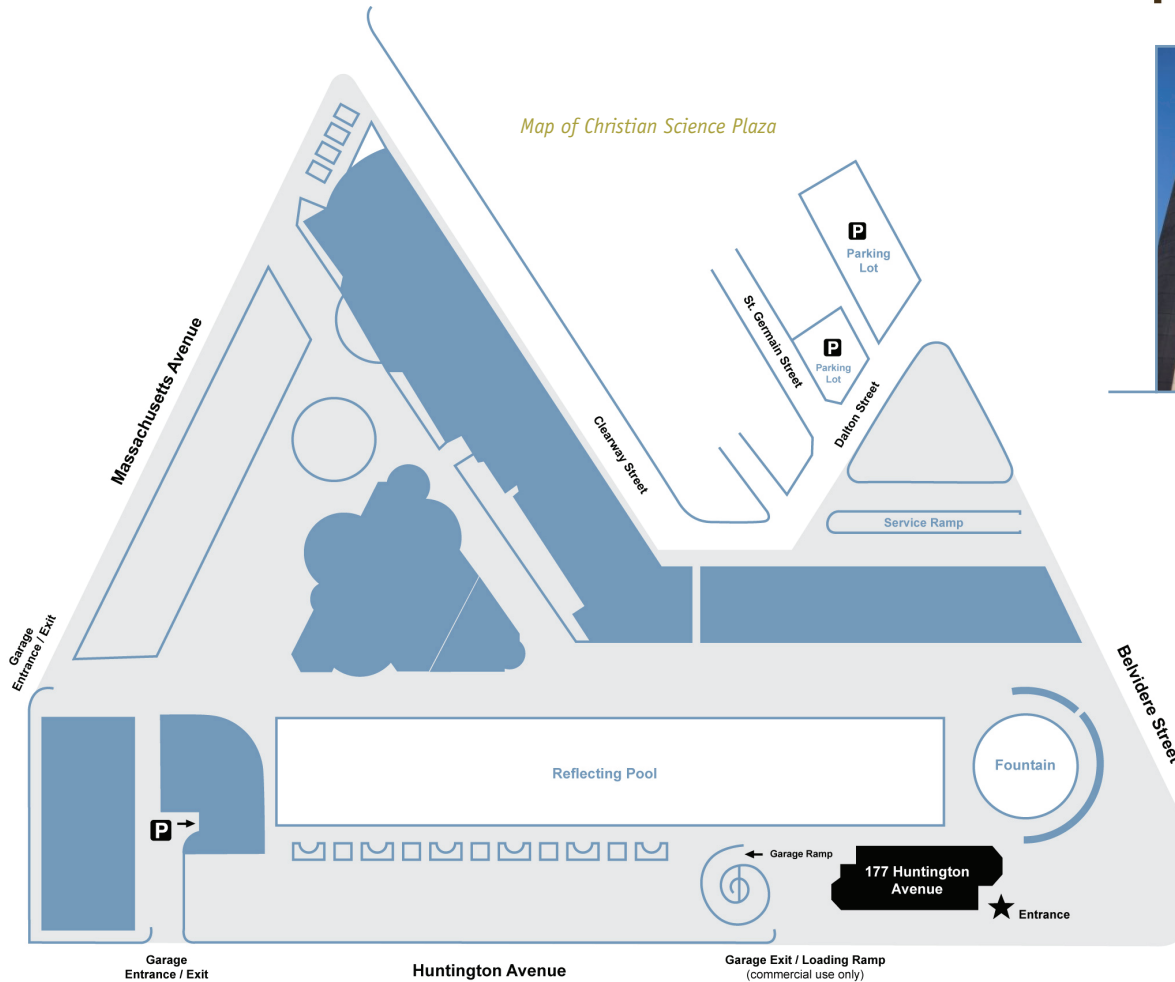

DIRECTIONS | 177 HUNTINGTON AVENUE

BY CAR

From the North:

I-93 South to Exit 26 (Storrow Drive/North Station). Keep left. After a short tunnel, merge onto Storrow Drive. After 0.2 of a mile, take a slight left onto Embankment Road (MA-28). Turn right onto Beacon Street. At the second light, turn left onto Clarendon Street. At the fifth light, turn right onto St. James Avenue. Stay on St. James to merge onto Huntington Avenue. Following Huntington for about 0.2 of a mile, the Christian Science Plaza will be on the right and 177 Huntington immediately in the foreground.

From the South:

I-93 North to Exit 16 (Southampton Street) towards Andrew Square. Turn left onto Southampton Street. Stay straight to go onto Massachusetts Avenue. Follow Mass. Ave. for about one mile. Turn right at Huntington Avenue; 177 Huntington is located at the corner of Huntington and Belvidere.

From the West:

Massachusetts Turnpike (I-90) East to the Prudential Center/Copley Square exit. Keep left at the fork in the ramp to "Prudential Center." Merge onto Huntington Avenue. Following Huntington, the Christian Science Plaza will be on the right and 177 Huntington immediately in the foreground.

PARKING

Parking is available for $15 to visitors of 177 Huntington Avenue. The entrance to the underground lot is near the intersection of Huntington and Massachusetts Avenues, next to Horticultural Hall.

BY PUBLIC TRANSPORTATION

Take **Green Line** to any of the following T stops:

From Prudential Stop: Exit the station via the "Huntington Avenue" exit. Upon exiting the station you will see the Christian Science Plaza directly across Huntington, and 177 Huntington Avenue immediately in the foreground.

From Symphony Stop: Exit the station and turn right on Huntington Avenue. Walk towards the Prudential Center (northeasterly) for one block; 177 Huntington will be on your left.

From Hynes/ICA Stop: Exit the station and turn left onto Massachusetts Avenue; walk across into the Christian Science Plaza to the end of the Reflection Pool. 177 Huntington is at the end of the pool, on the corner of Belvidere and Huntington.